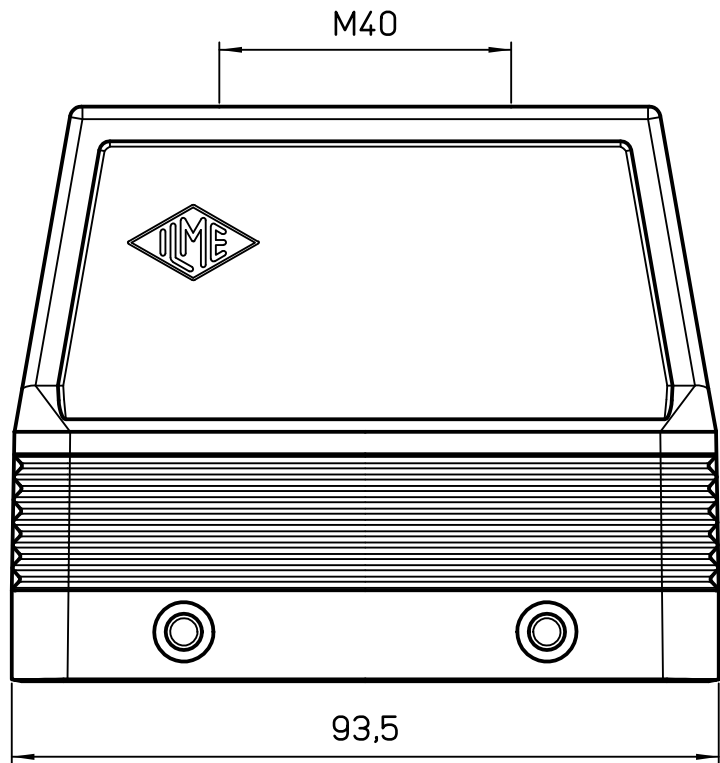

Diritti riservati All rights reserved

1

2

3

A

A

B

B