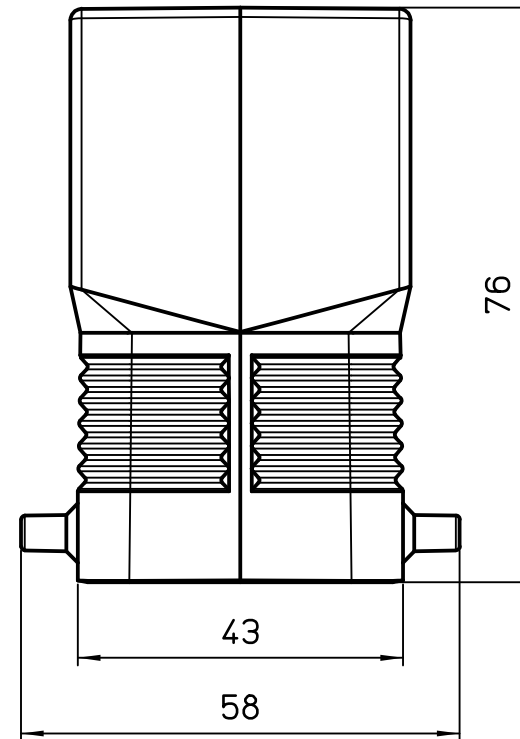

Diritti riservati All rights reserved

1

2

3

A

A

B

B